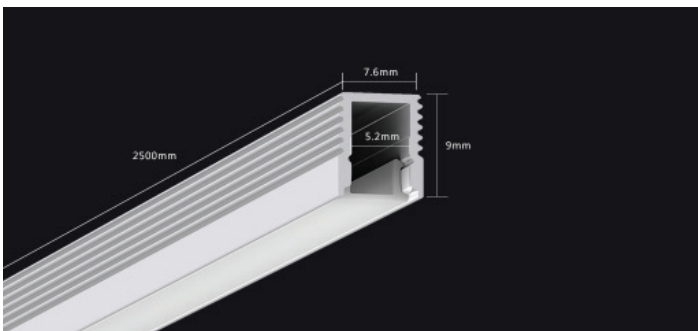

PROM Aluminium Mini Profile
7.6mm / 6mm